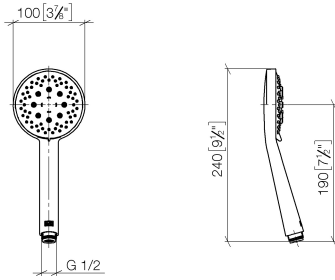

Fits: TARA, META

- slide bar
- Pipe diameter 18 mm
- rosette Ø 55 mm
- gauge 800 mm
- metal shower hose 1750mm with integrated anti-twist protection
- shower hose connector 3/8"

This article does not include a hand shower!

Parts for other finishes can be found here: [Chrome](#)

Spare parts list

No.	Item Number	Name	Quantity used	Delivery time
1	05 17 62 500 00 90	fixing set	2	2
2	90 14 10 032 00 90	seal	2	2
3	08 27 62 500-08	rosette	2	40
4	05 28 22 590 01-08	bar	1	40
5	12 580 970-08	Slide unit - Platinum	1	40
6	28 322 970-08	Metal shower hose 1/2" x 3/8" x 1750 mm - Platinum	1	40

Shower set - Platinum

TARA

ST 050 201 5660

Shower set - Platinum

TARA

ST 050 201 5660

Shower set - Platinum

TARA

ST 050 201 5660

ST 050 201 5660

mm [inches]

Flow rate chart

Certificates

LGA_29984.

DVGW_DW-
6517DN0129.

WRAS_2210003.