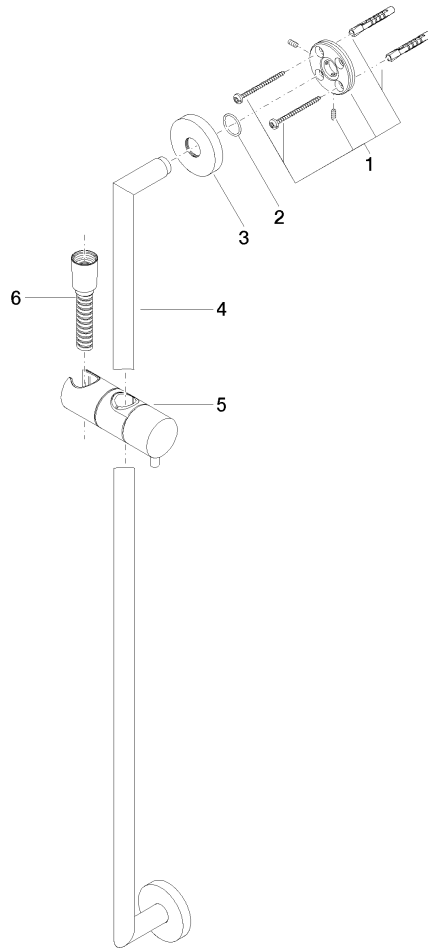

ST 050 201 5660

Fits: TARA, META

- slide bar
- Pipe diameter 18 mm
- rosette Ø 55 mm
- gauge 800 mm
- metal shower hose 1750mm with integrated anti-twist protection
- shower hose connector 3/8"
- Three or five settings: COMPACT RAIN, COMPACT SOFT FLOW, COMPACT AQUAPRESSURE FLOW, max. flow rate 15 l/min (at 3 bar)
- Function from: 7 l/min
- spray head Ø 100mm

Individual components of this set

You need the following components for this set

1x 26 413 625-08

1x 28 018 979-08

Shower set - Platinum

TARA

ST 050 201 5660

ST 050 201 5660

Fits: TARA, META

- slide bar
- Pipe diameter 18 mm
- rosette Ø 55 mm
- gauge 800 mm
- metal shower hose 1750mm with integrated anti-twist protection
- shower hose connector 3/8"

This article does not include a hand shower!

Parts for other finishes can be found here: [Chrome](#)

Spare parts list

No.	Item Number	Name	Quantity used	Delivery time
1	05 17 62 500 00 90	fixing set	2	2
2	90 14 10 032 00 90	seal	2	2
3	08 27 62 500-08	rosette	2	40
4	05 28 22 590 01-08	bar	1	40
5	12 580 970-08	Slide unit - Platinum	1	40
6	28 322 970-08	Metal shower hose 1/2" x 3/8" x 1750 mm - Platinum	1	40