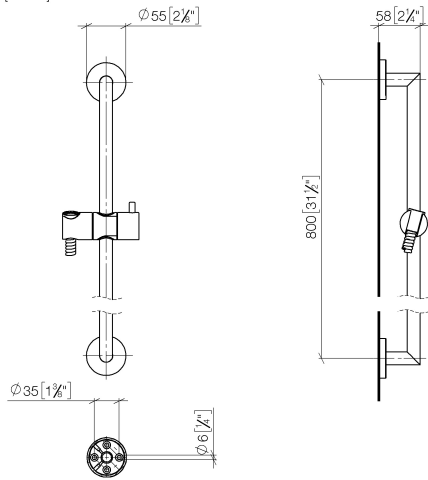

ST 050 201 5660

mm [inches]

Certificates

WRAS_2009048. ACS_20 ACC LY 738. IAPMO_4976 (4).