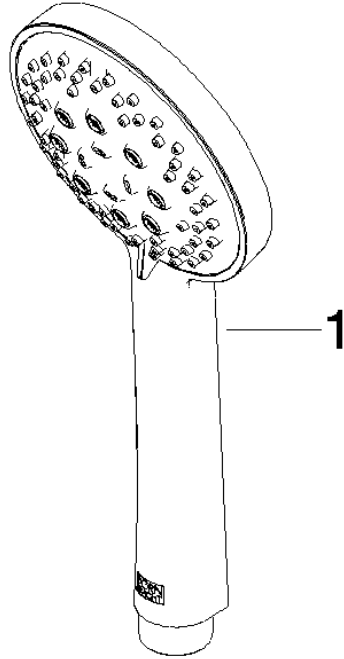

ST 050 201 5660

Parts for other
finishes can be found
here: [Chrome](#)

Spare parts list

No.	Item Number	Name	Quantity used	Delivery time
1	09 23 01 039 90	sieve	1	2